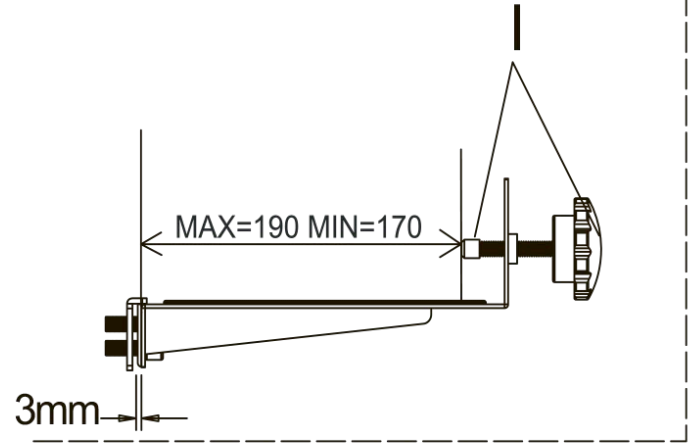

3A CPU Shelf Mount on Front Side of Pillar